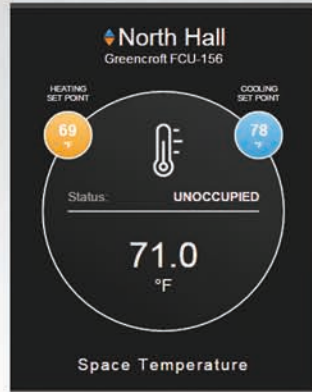

KMC[®]

CONTROLS

KMC Commander[™]

Building Automation Platform for the Internet of Things

Optimized for **remote accessibility** to small building data and system performance

Scalable to meet the demands of more complex systems