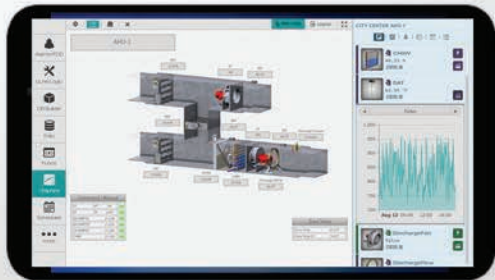

KMC[®]

CONTROLS

KMC Commander[™]

Building Automation Platform for the Internet of Things

Optimized for **remote accessibility** to small building data and system performance

Scalable to meet the demands of more complex systems

Secure from the edge to the cloud

Open platform for user-customization, with APIs for specialized development