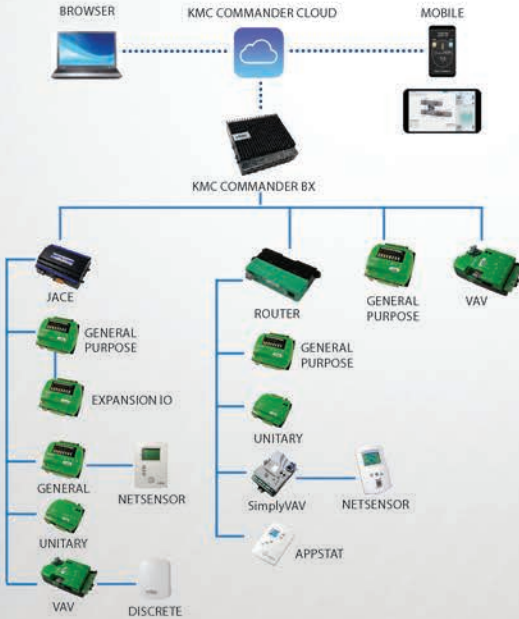

KMC[®]

CONTROLS

KMC Commander[™]

Building Automation Platform for the Internet of Things

Optimized for **remote accessibility** to small building data and system performance

Scalable to meet the demands of more complex systems

Secure from the edge to the cloud

Open platform for user-customization, with APIs for specialized development